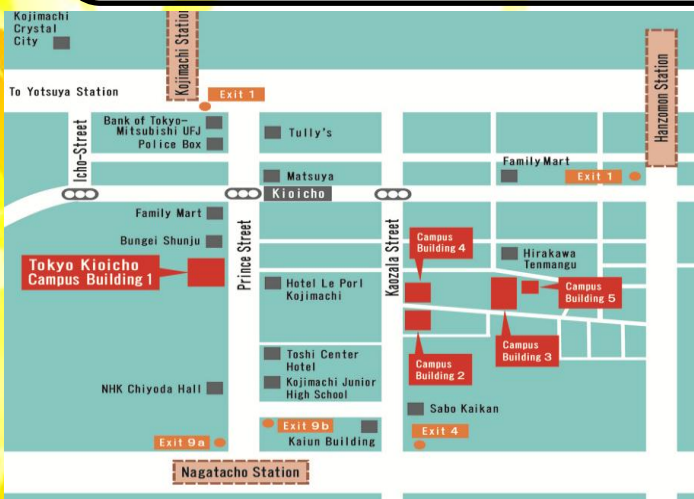

Classroom: #1502, 5th floor, Kioicho Campus Building 1

Tourism VIII (Management of Tourism Sites)

Lecturer: Prof. Katsutoshi Abiru

Time: 15:00-16:30, Oct. 27(Thu)

Classroom: #1502, 5th floor, Kioicho Campus Building 1

Regional Studies in a Global Perspective XII (Asia B) Economy of China

Lecturer: Prof. Shika Sone

Time: 16:40-18:10, Oct. 27(Thu)

Classroom: #1504, 5th floor, Kioicho Campus Building 1

【Applications & Inquiries】